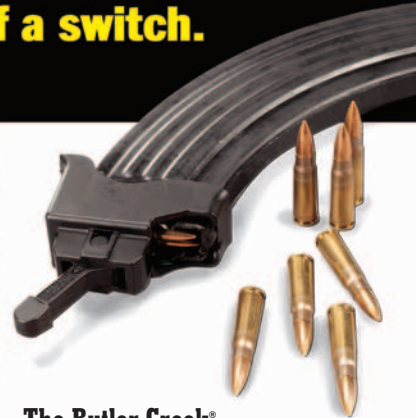

Load and unload with the flick of a switch.

Available for - M-16,
AR-15, AK-47, GALIL, MP5,
Colt 9 SMG, UZI, M1A, and FN FAL

**The Butler Creek®
LULA® Speed Loader/Unloader.**

The fastest, most comfortable loading experience possible. The lever engages a spring, so rounds slide in and out effortlessly – no finger or mag abuse. It's the best switch you'll ever flip.